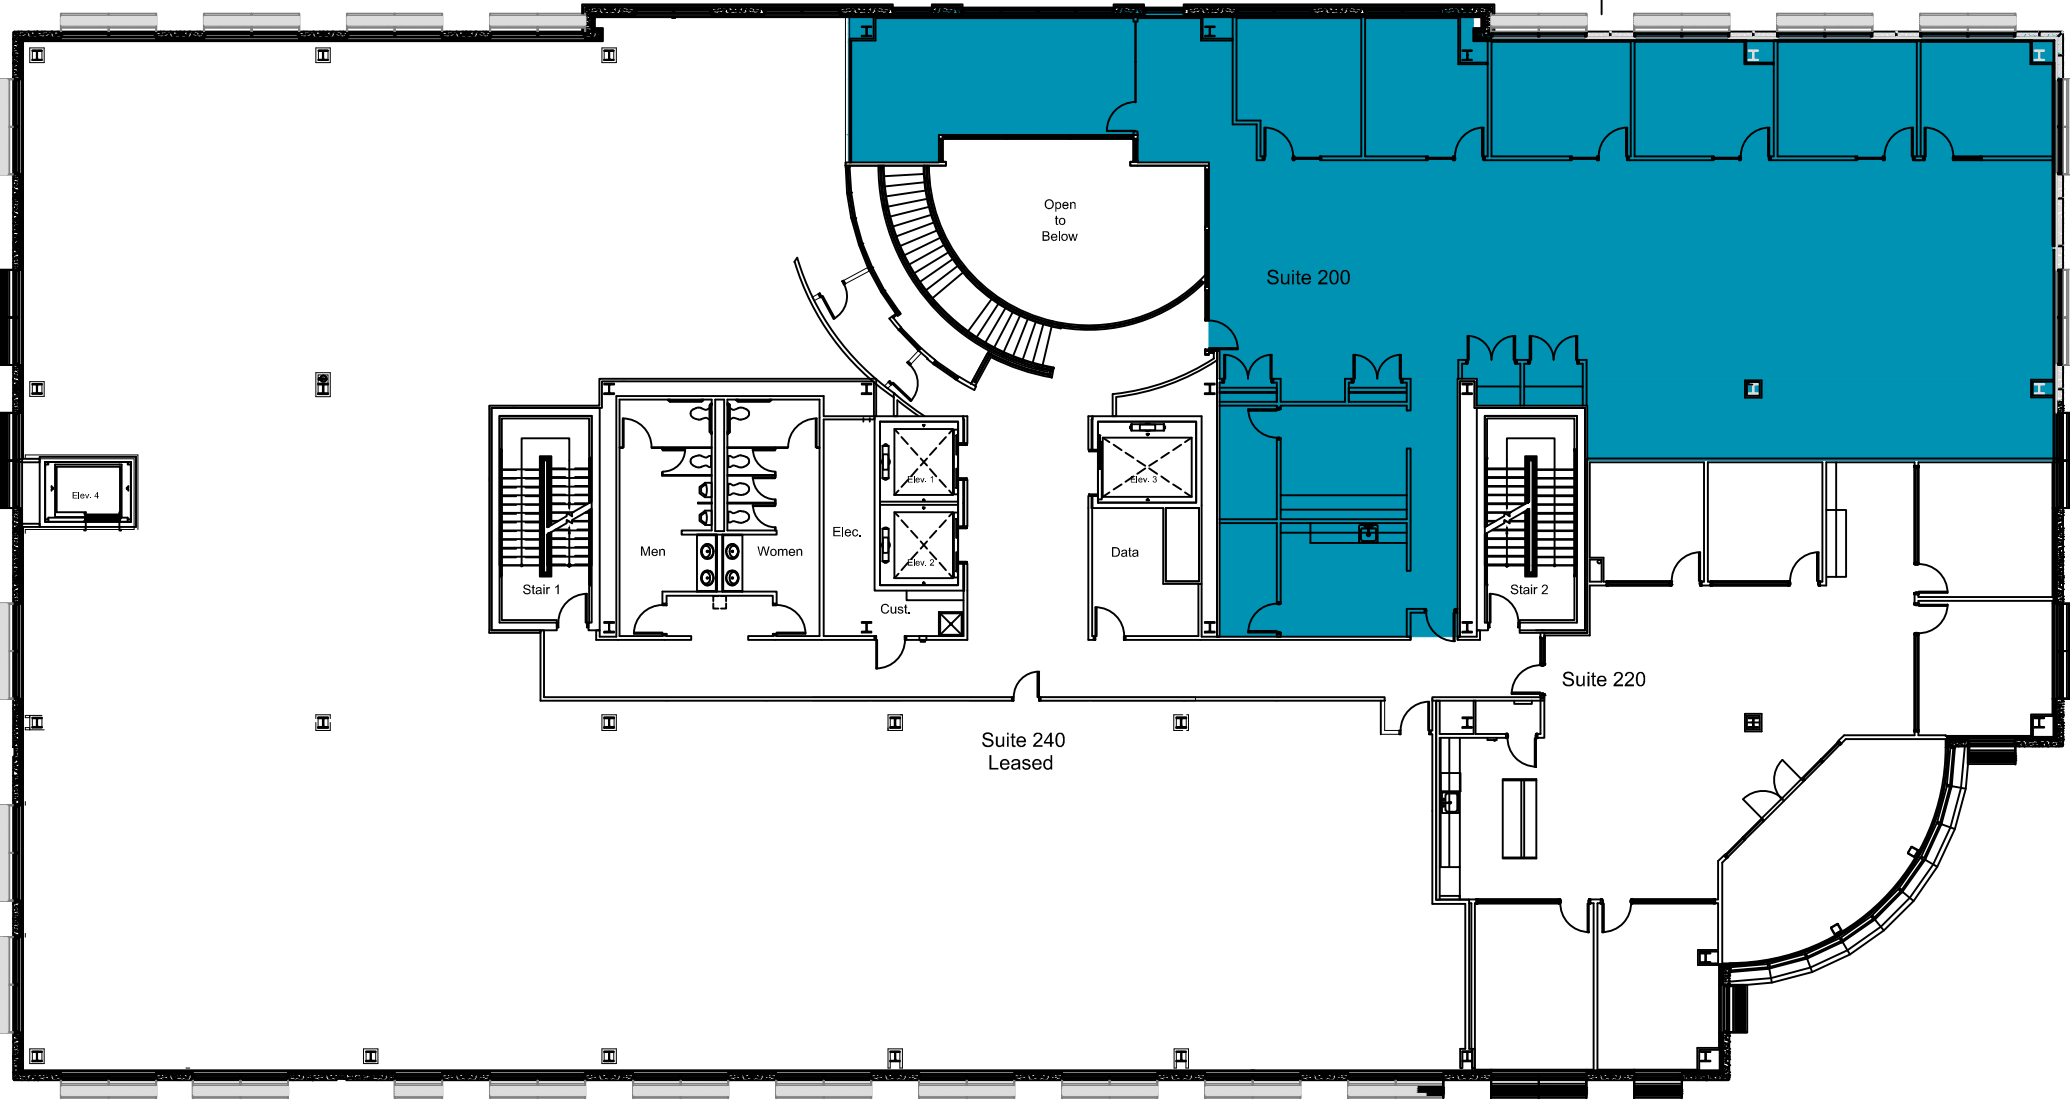

Available
Suite 200
5,799 rsf

8215 Greenway Blvd - 2nd Floor
Middleton, WI