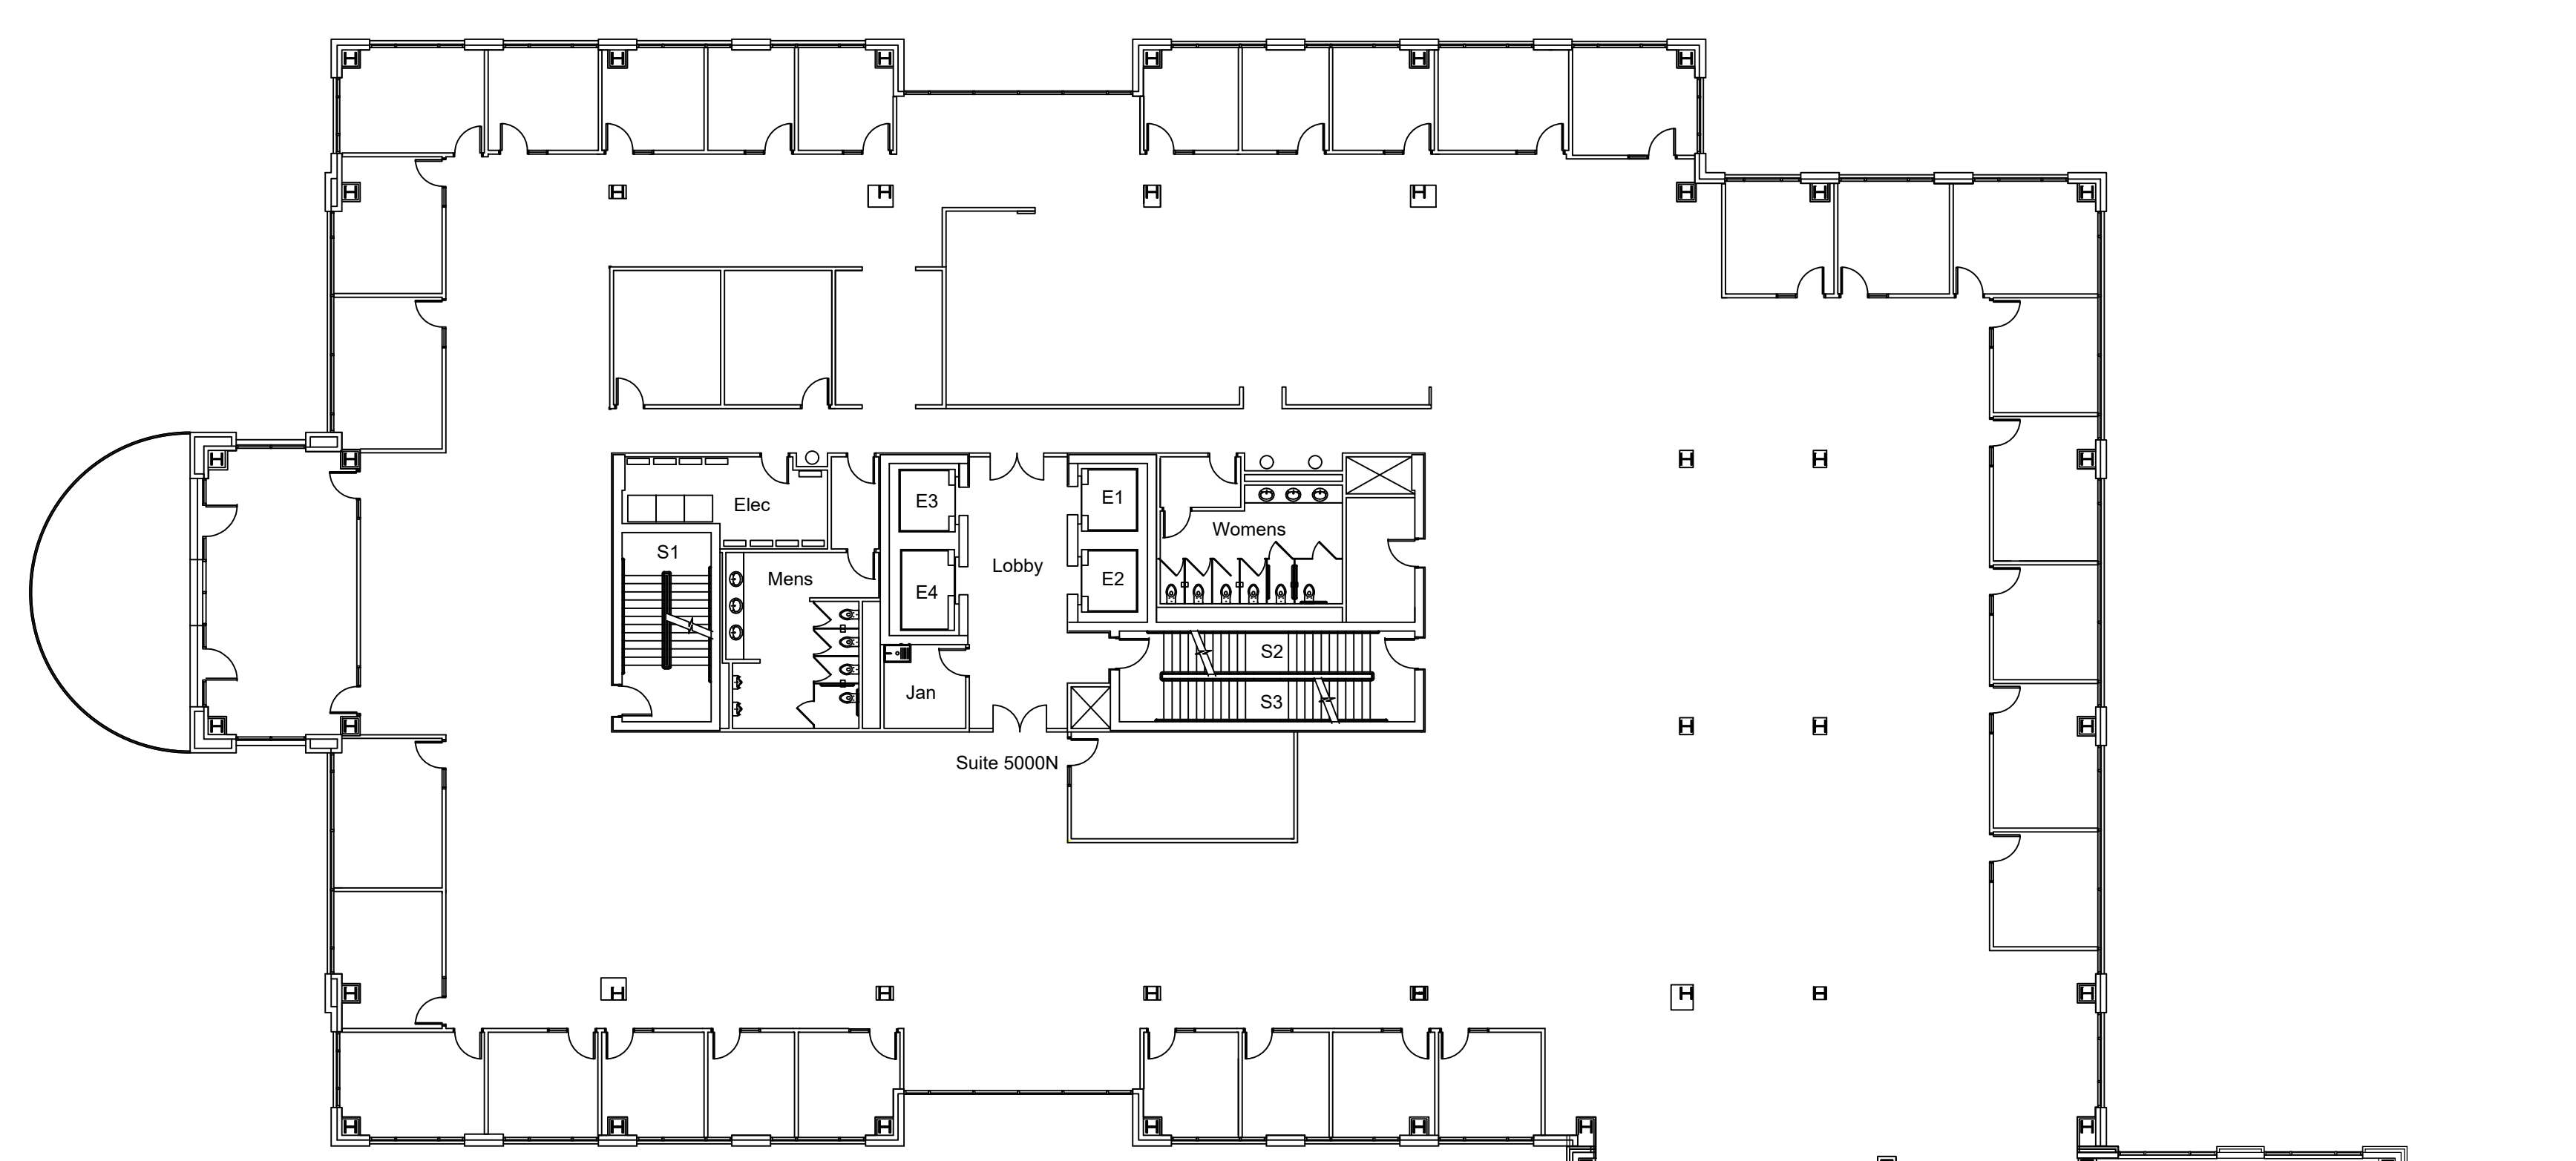

City Center West Madison, WI

525 Junction road - 5th Floor

Suite 5800 - 2,545 rsf
525 Junction Rd Madison, WI

Available
Suite 5800
2,545 rsf