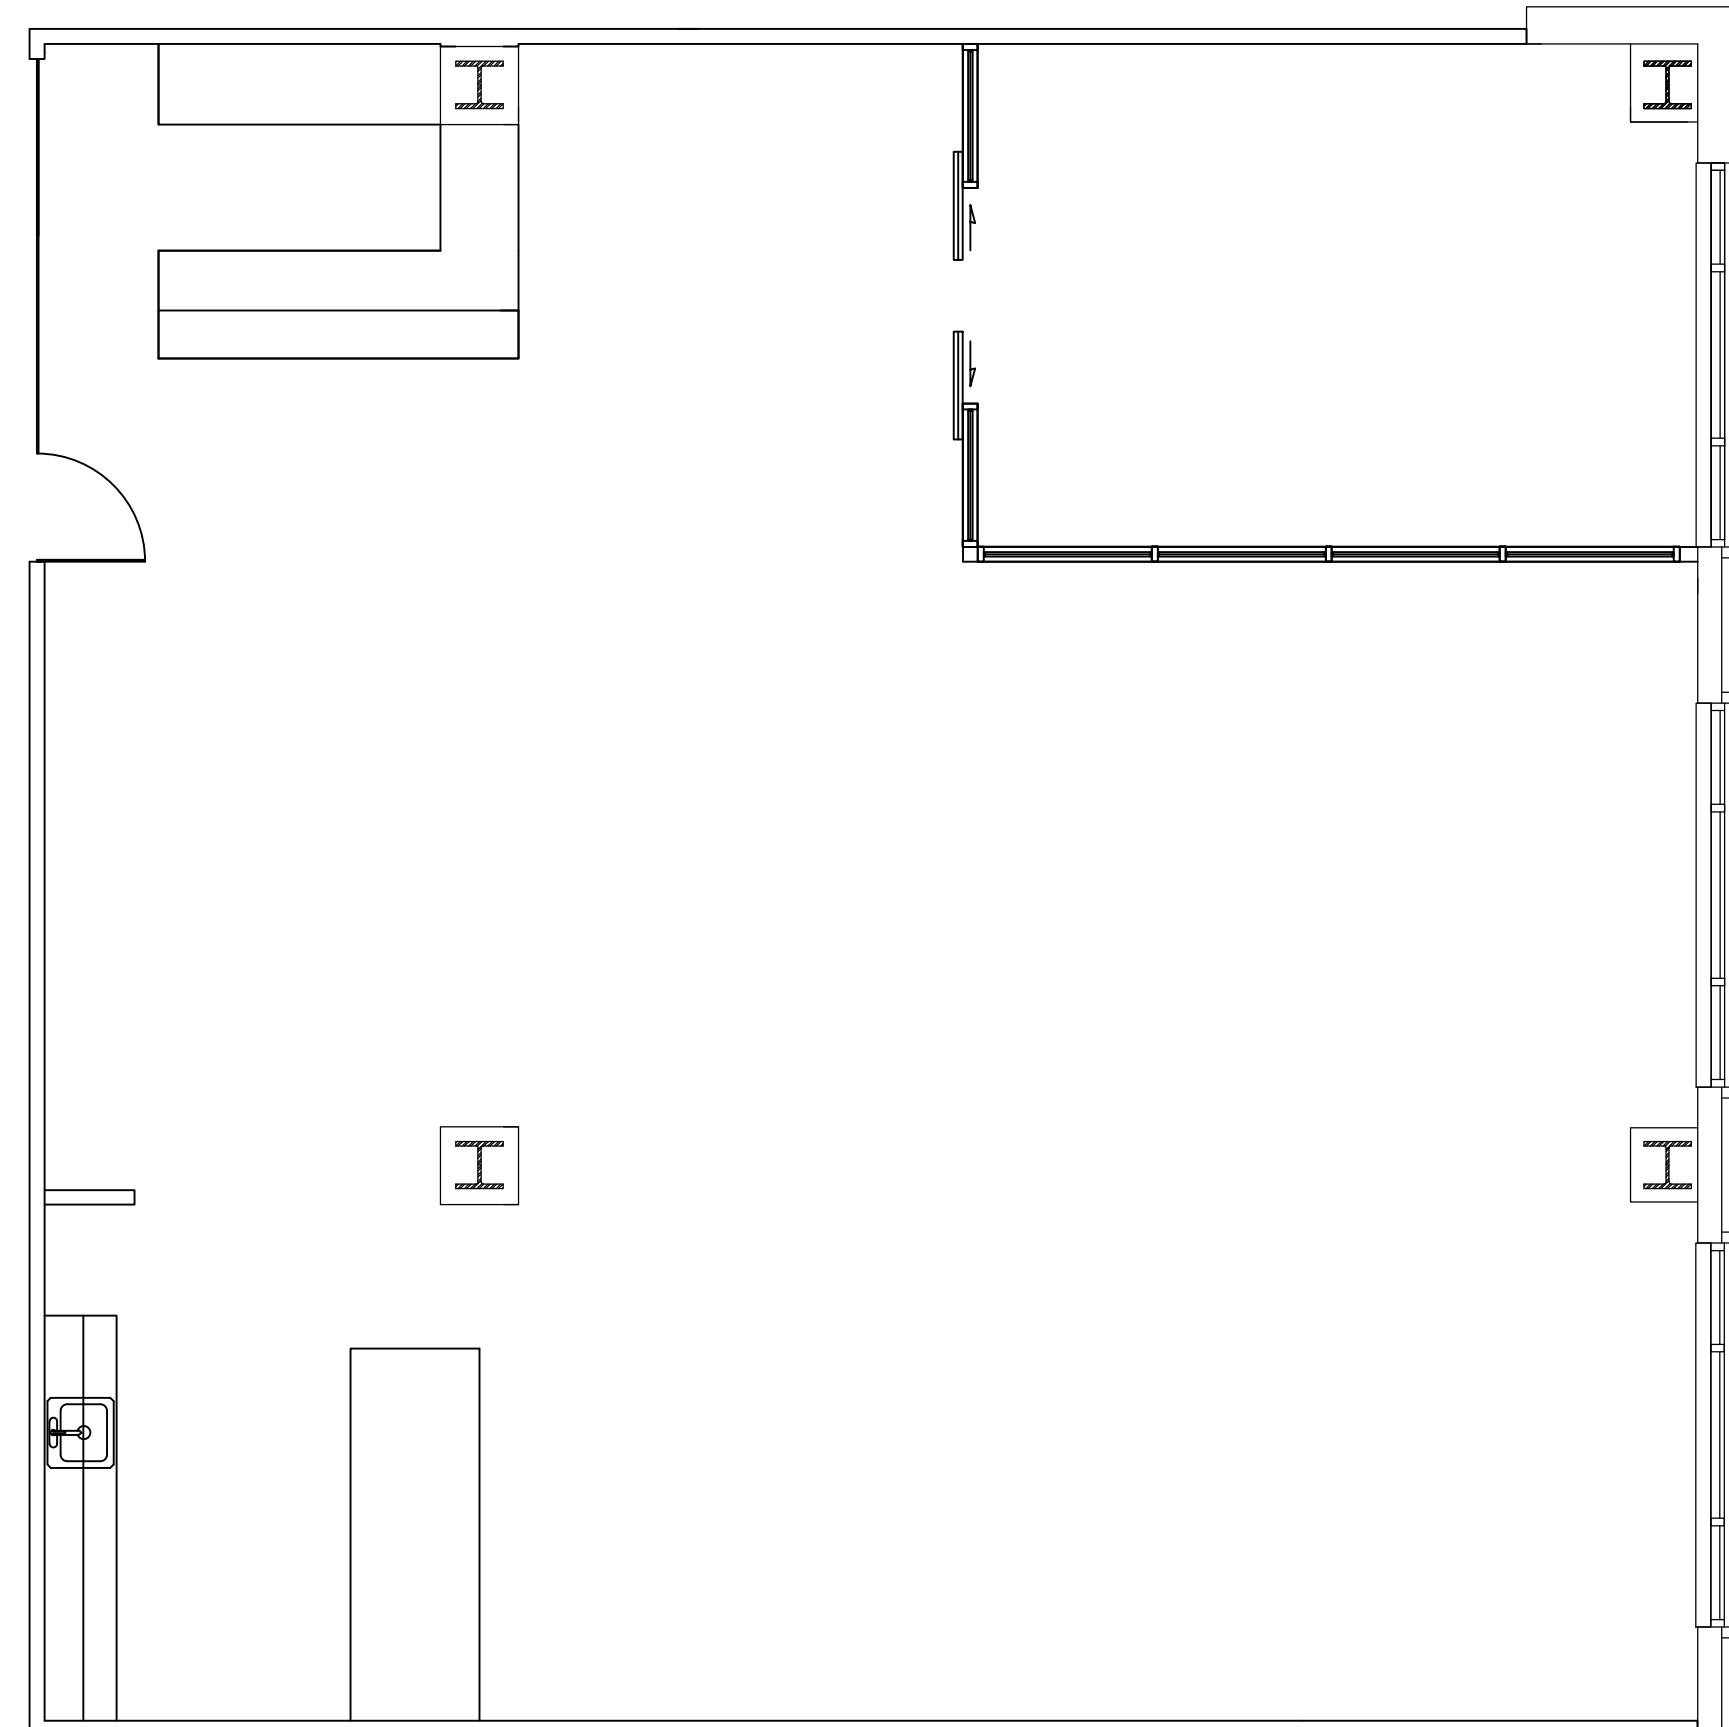

City Center West Madison, WI

525 Junction road - 5th Floor

Suite 5800 - 2,545 rsf
525 Junction Rd Madison, WI

Available
Suite 5800
2,545 rsf